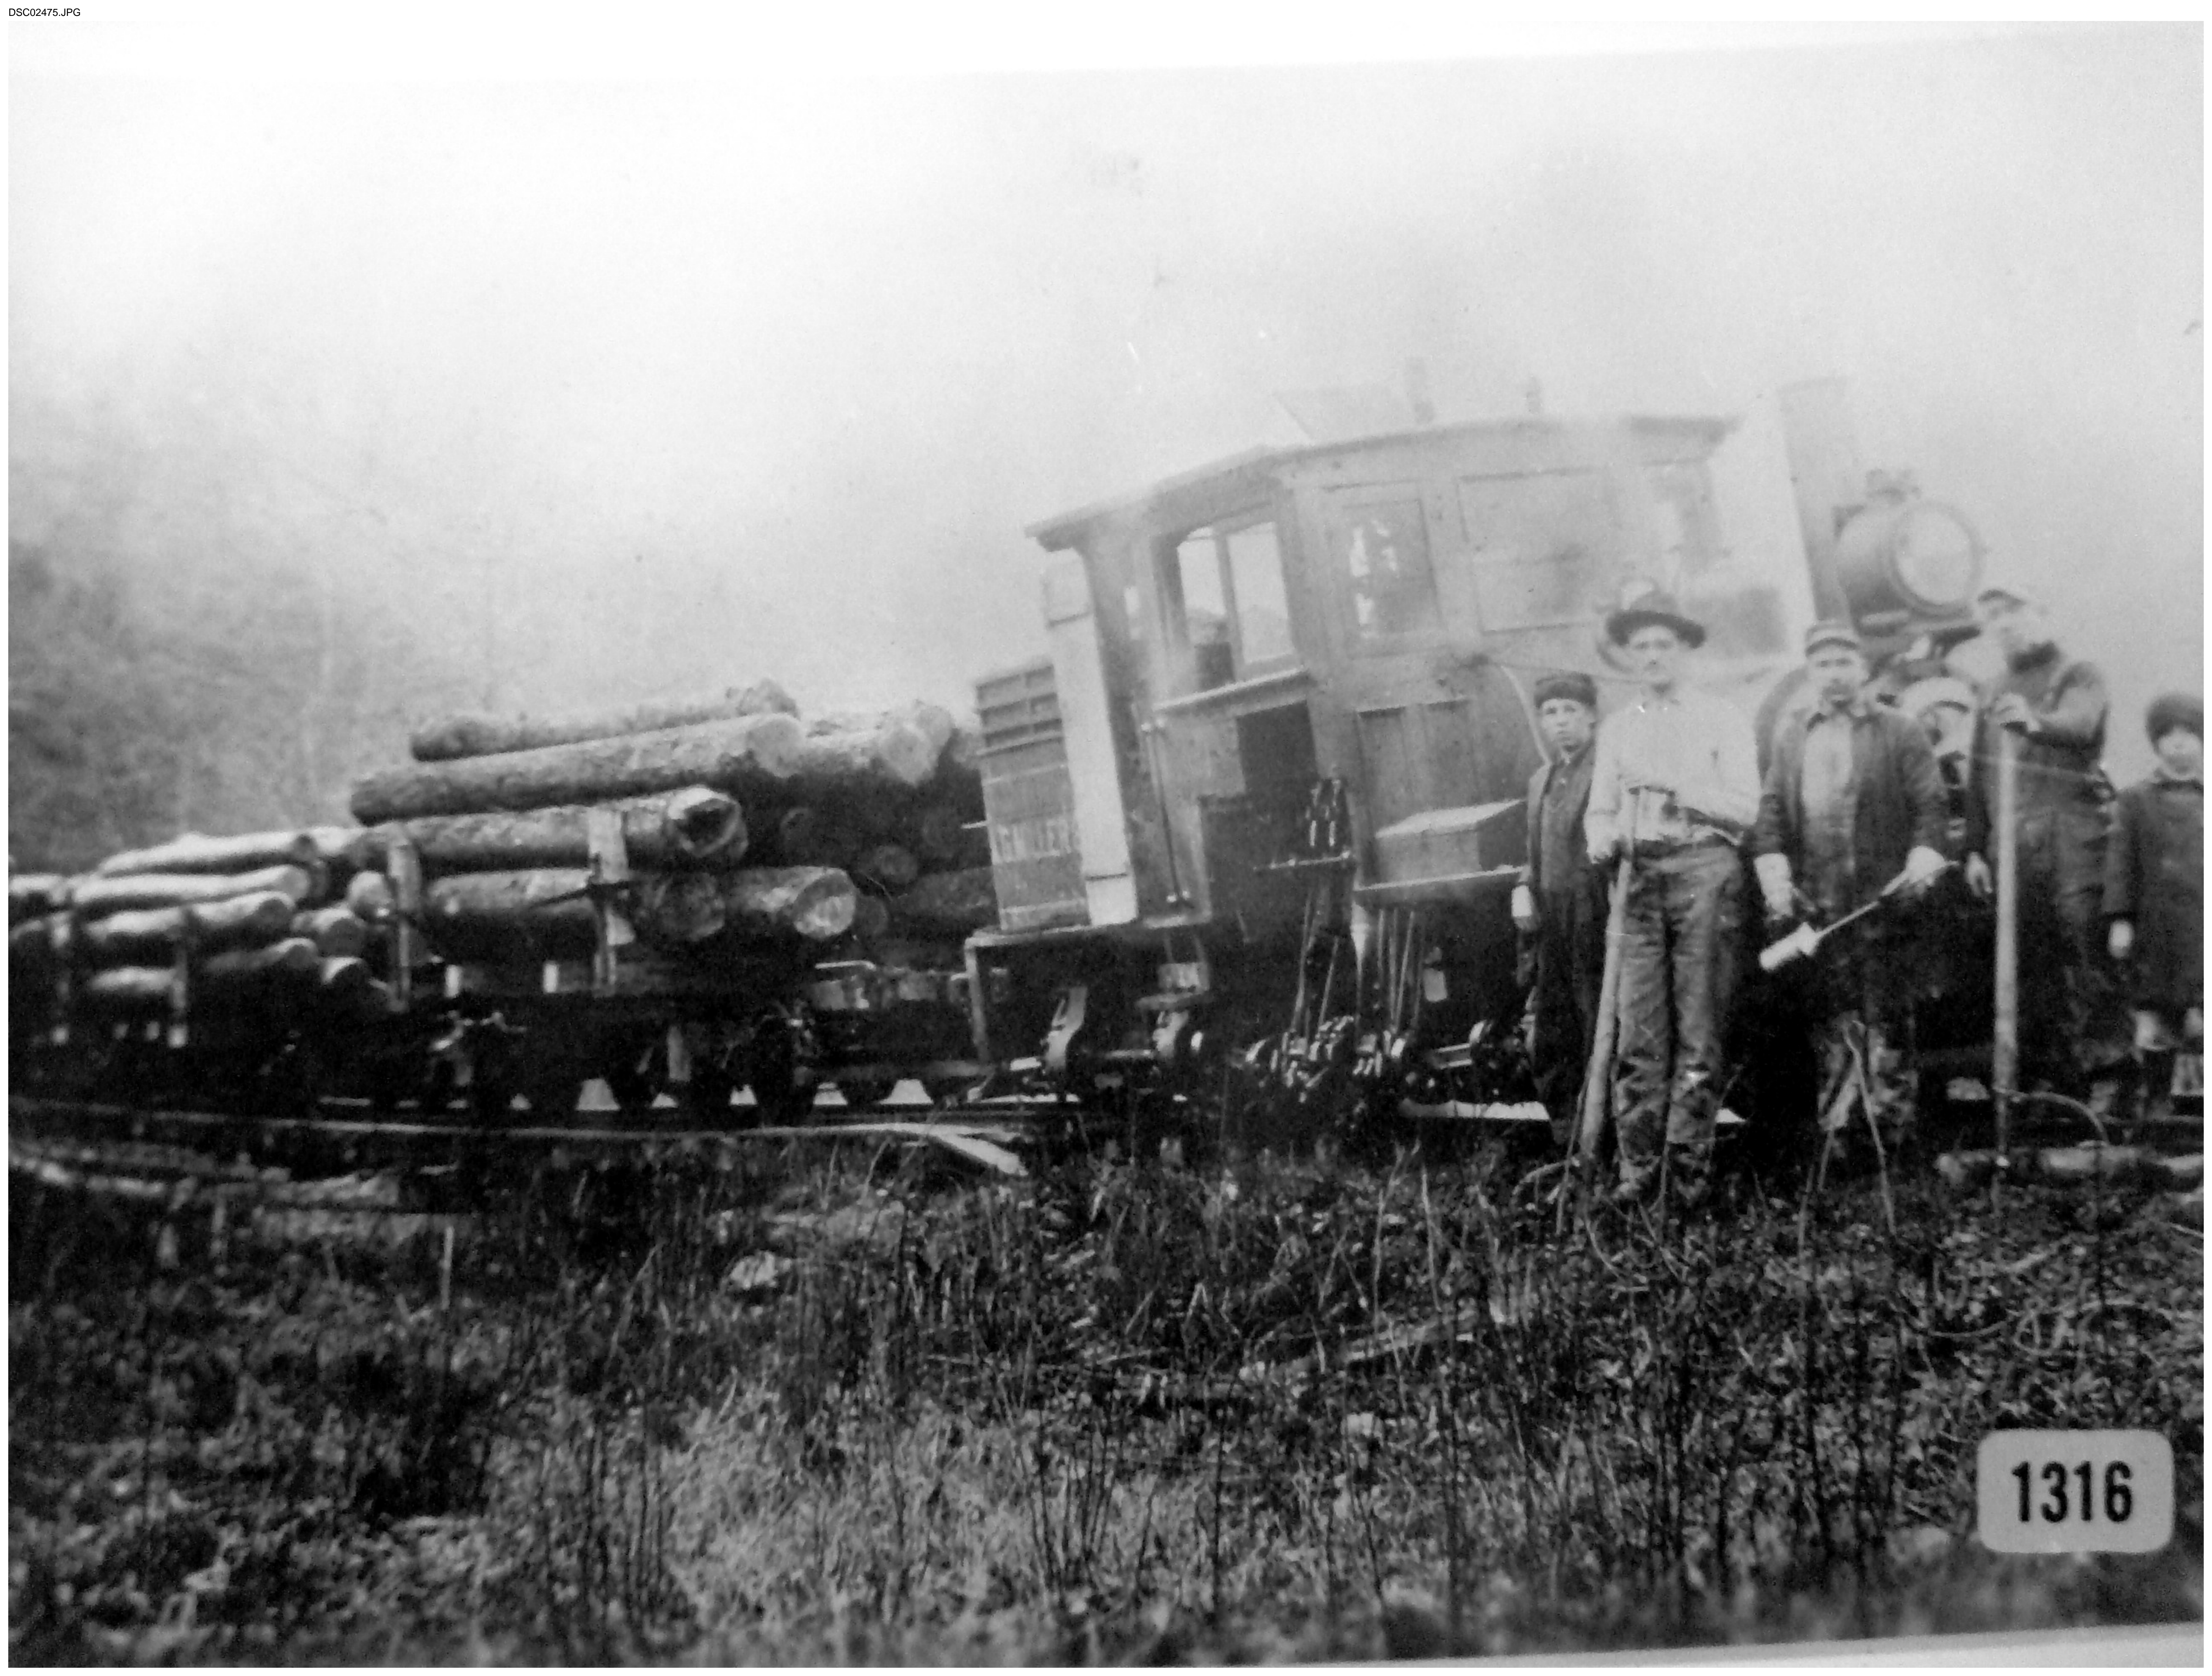

No. : 1316

Source : Thomas T Taber III

Original in the possession of :

source

Society

Print located in :

albums

file

Date :

Subject :

A. G. Miller Lumber Co Shay

1316

No. : 1410

Source : Lester Burner

Original in the possession of :

source

Society

Print located in :

albums

file

Date :

Subject :

Loggers and team at the mouth of  
Lost Hollow, East Fork Greenbrier  
River

Condon-Lane Boom & Lumber Co

file

Date :

Subject :

Condon - Lane Boom & Lumber Co log  
operation on East Fork Greenbrier Ri  
Photo shows loader, log cars, and a  
Shay in background